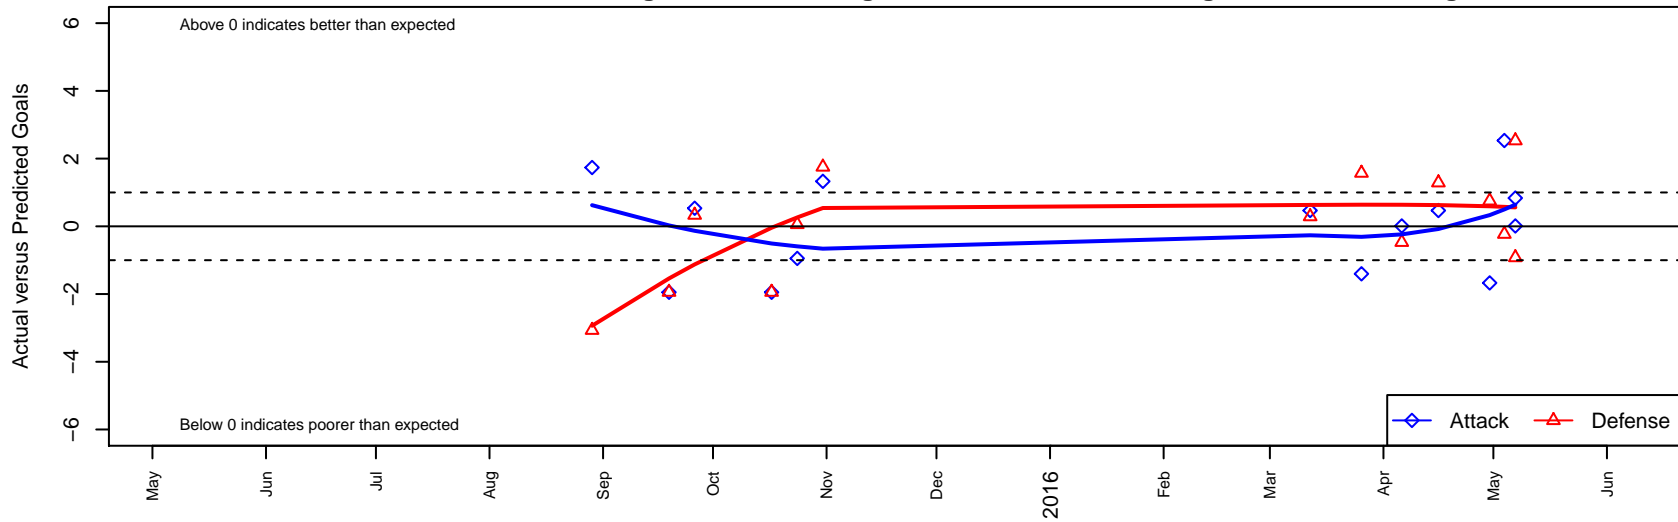

# Real Middleton Internazionale B01

, ID  
 B01 total strength=955  
 attack=2.28 defense=1.29  
 fall league = Idaho D3 B U14  
 spr league = Spr Idaho D3 B U14

alt names used:  
 REAL MIDDLETON CF INTERNAZIONALE  
 REAL MIDDLETON CF INTERNAZIONALE

Venues played:  
 2015 Idaho D3 B U14  
 2015 Spr Idaho D3 B U14

**Real Middleton Internazionale B01**  
 Dots are actual minus expected GF (blue circles) and GA (red triangles).  
 Blue line is smoothed change in attack strength. Red is smoothed change in defense strength.

**attack and defense variance (black dot)  
relative to other teams  
and top 10 in region**

**attack and defense rating  
relative to others at age  
and all opponents in last 13 months**

**Performance relative to 13 month average**