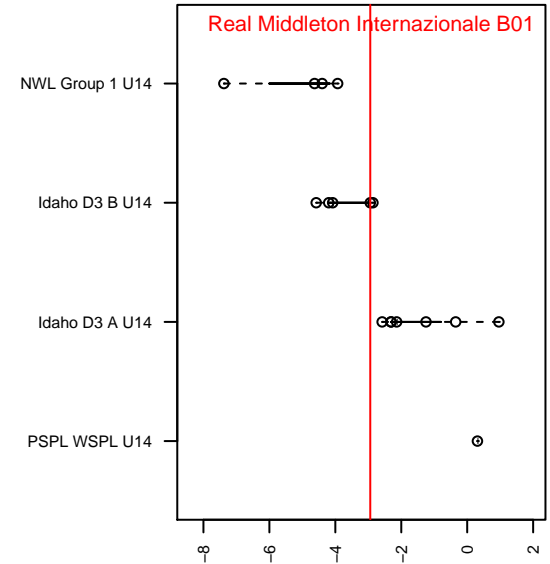

# Real Middleton Internazionale B01

, ID  
 B01 total strength=955  
 attack=2.28 defense=1.29  
 fall league = Idaho D3 B U14  
 spr league = Spr Idaho D3 B U14

alt names used:  
 REAL MIDDLETON CF INTERNAZIONALE  
 REAL MIDDLETON CF INTERNAZIONALE

Venues played:  
 2015 Idaho D3 B U14  
 2015 Spr Idaho D3 B U14

**Real Middleton Internazionale B01**  
 Dots are actual minus expected GF (blue circles) and GA (red triangles).  
 Blue line is smoothed change in attack strength. Red is smoothed change in defense strength.

**attack and defense variance (black dot)  
relative to other teams  
and top 10 in region**

**attack and defense rating  
relative to others at age  
and all opponents in last 13 months**

**Performance relative to 13 month average**